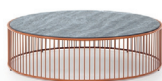

- 4 **ASTON CORD "OUTDOOR"**
LITTLE ARMCHAIR CM 60X64 H80
- 5 **COLETTE "OUTDOOR"**
BERGÈRE CM 72X93 H100
- 6 **COLETTE "OUTDOOR"**
OTTOMAN CM 70X58 H38
- 7 **WARREN "OUTDOOR"**
COFFEE TABLE Ø CM 35 H55
- 8 **CESAR "OUTDOOR"**
COFFEE TABLE Ø CM 36 H45
- 9 **VAN DYCK "OUTDOOR"**
TABLE Ø CM 150 H72
- 10 **BELLAGIO "OUTDOOR"**
COFFEE TABLE Ø CM 60 H52
- 11 **CAULFIELD "OUTDOOR"**
COFFEE TABLE Ø CM 35 H45,5
- 12 **CAULFIELD "OUTDOOR"**
COFFEE TABLE Ø CM 100 H28
- 13 **BRAID**
RUG CM 400X200

Furnishing accessories

4
ASTON CORD "OUTDOOR"
LITTLE ARMCHAIR CM 60X64

5
COLETTE "OUTDOOR"
BERGÈRE CM 72X93 H100

6
COLETTE "OUTDOOR"
OTTOMAN CM 70X58 H38

7
WARREN "OUTDOOR"
COFFEE TABLE Ø CM 35 H55

8
CESAR "OUTDOOR"
COFFEE TABLE Ø CM 36 H45

9
VAN DYCK "OUTDOOR"
TABLE Ø CM 150 H72

10
BELLAGIO "OUTDOOR"
COFFEE TABLE Ø CM 60 H52

11
CAULFIELD "OUTDOOR"
COFFEE TABLE Ø CM 35 H45

12
CAULFIELD "OUTDOOR"
COFFEE TABLE Ø CM 100 H28

13
BRAID
RUG CM 400X200